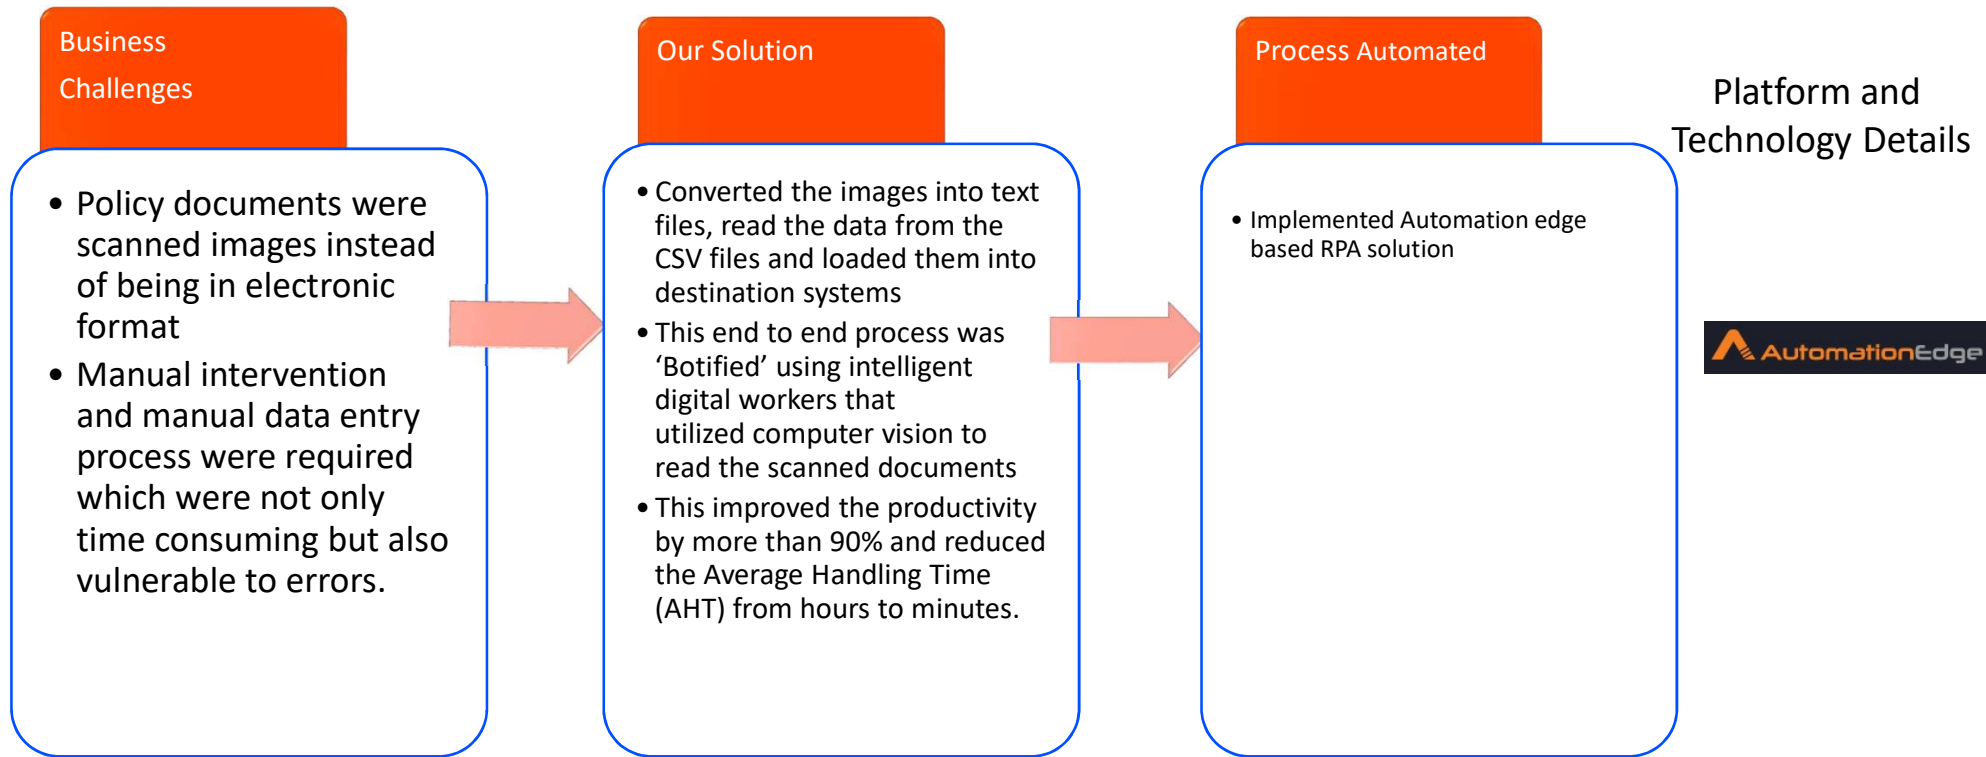

RPA Case Study

Data Migration

Business Benefits: Eliminate of human errors and >90% accuracy; Cost Saving; Reduce cycle time by 90%; Increased process time